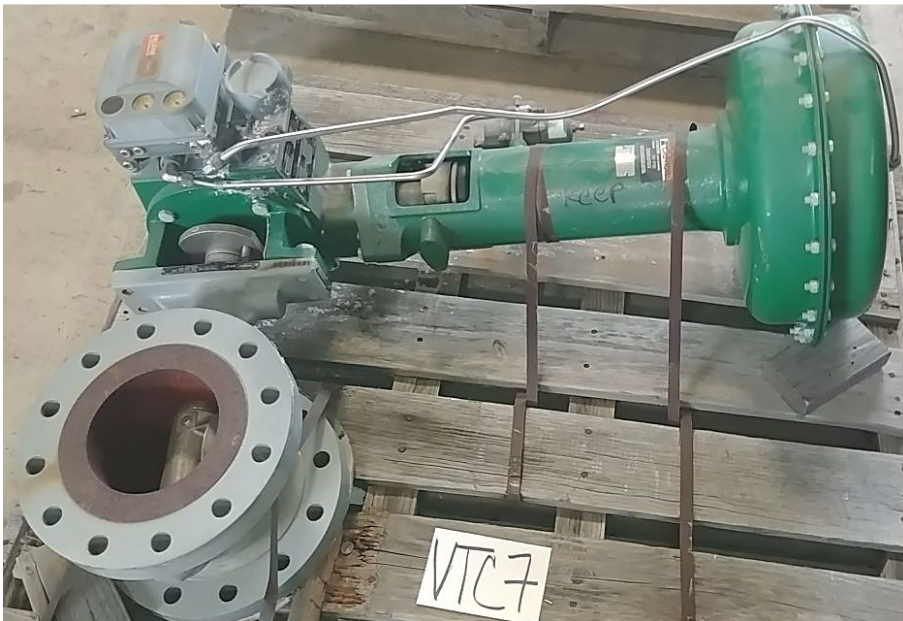

SLE 21-031 Control Valve Sale

SLE 21-031 Control Valve Sale

SLE 21-031 Control Valve Sale

# SLE 21-031 Control Valve Sale

SLE 21-031 Control Valve Sale

**VPA 15**