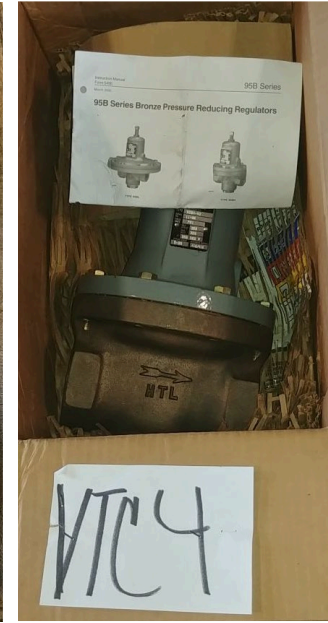

SLE 21-031 Control Valve Sale

SLE 21-031 Control Valve Sale

SLE 21-031 Control Valve Sale

# SLE 21-031 Control Valve Sale

SLE 21-031 Control Valve Sale

**VPA 15**