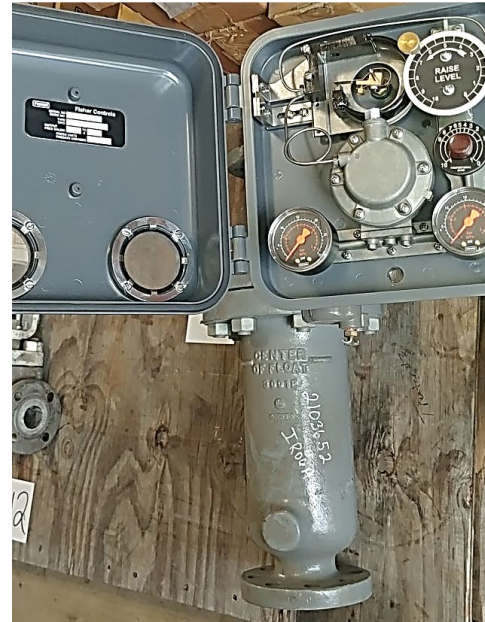

SLE 21-031 Control Valve Sale

SLE 21-031 Control Valve Sale

SLE 21-031 Control Valve Sale

# SLE 21-031 Control Valve Sale

SLE 21-031 Control Valve Sale

**VPA 15**