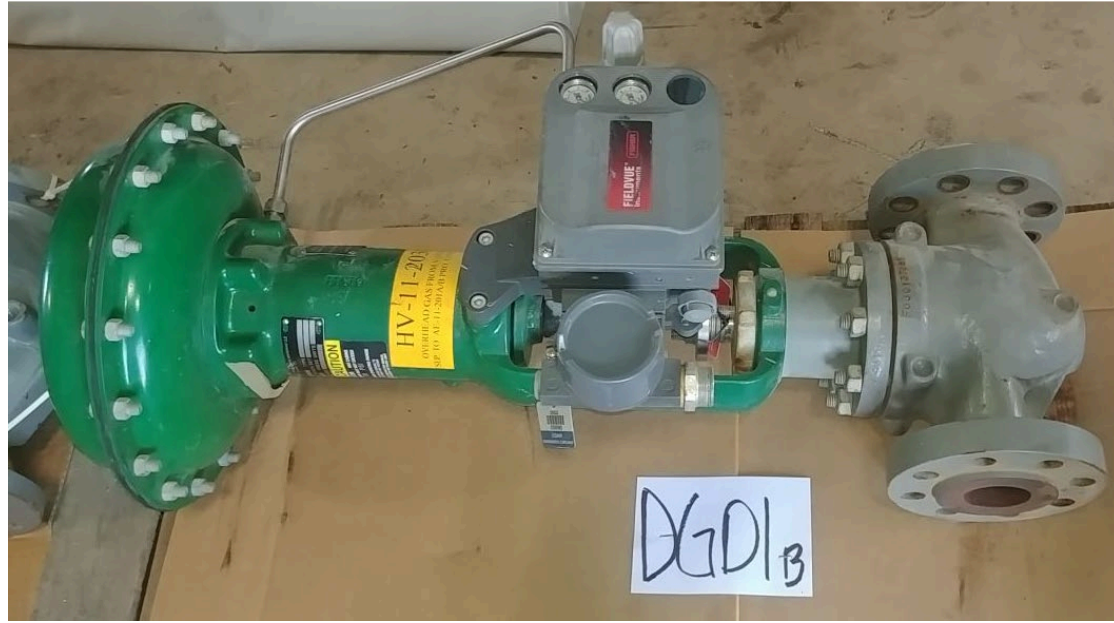

SLE 21-031 Control Valve Sale

SLE 21-031 Control Valve Sale

SLE 21-031 Control Valve Sale

# SLE 21-031 Control Valve Sale

SLE 21-031 Control Valve Sale

**VPA 15**